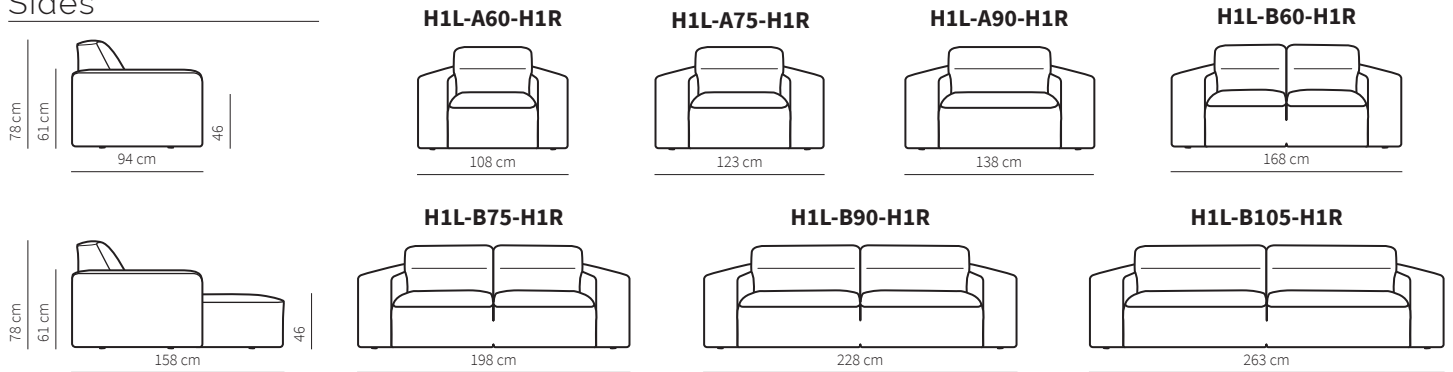

DETROIT H1L-B75-K1-B90-H1R
Fabric: Cat.C You 0007

DETROIT H1L-A75-A75-A75-H1R
Fabric: Cat.C Cloud

DETROIT H1L-B75-K1-G60
Fabric: Cat.C Cloud 156

DETROIT H1L-B90-K1-B75-H1R
Fabric: Cat.C Dylan 156

DETROIT H1L-B75-D75R-H1R
Fabric: Cat.C Cloud 28

Specifications

Sides

Modules

Footstools

Legs

h 8 cm
plastic

Standard Combinations