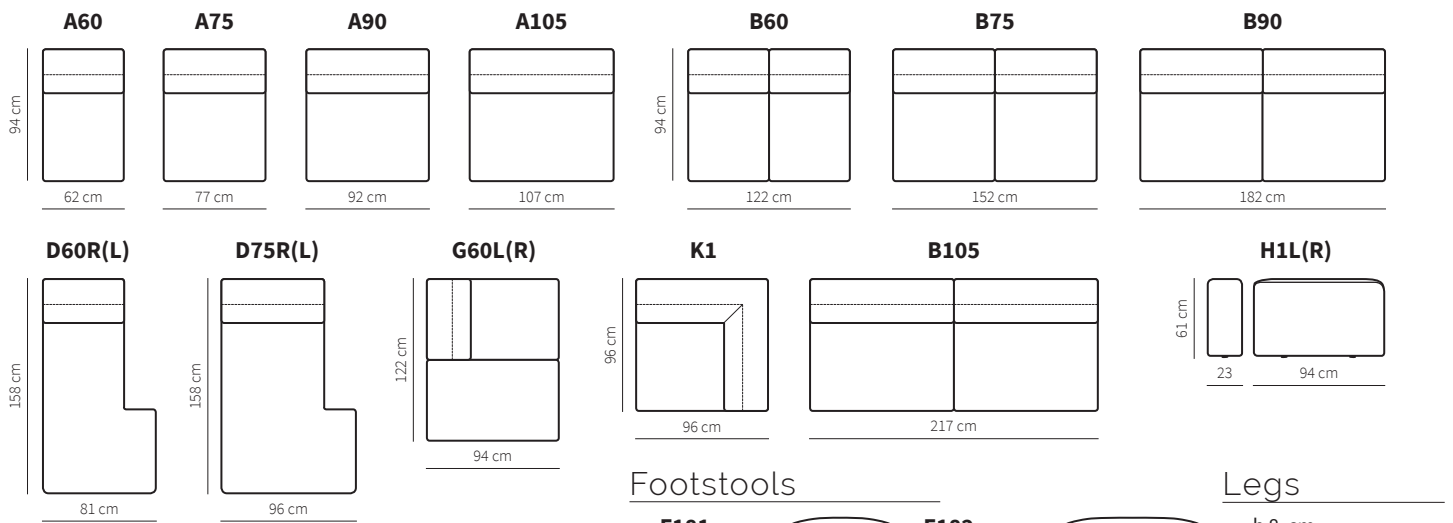

DETROIT H1L-B75-K1-B90-H1R
Fabric: Cat.C You 0007

DETROIT H1L-A75-A75-A75-H1R
Fabric: Cat.C Cloud

DETROIT H1L-B75-K1-G60
Fabric: Cat.C Cloud 156

DETROIT H1L-B90-K1-B75-H1R
Fabric: Cat.C Dylan 156

DETROIT H1L-B75-D75R-H1R
Fabric: Cat.C Cloud 28

Specifications

Sides

Modules

Footstools

Legs

h 8 cm
plastic

Standard Combinations