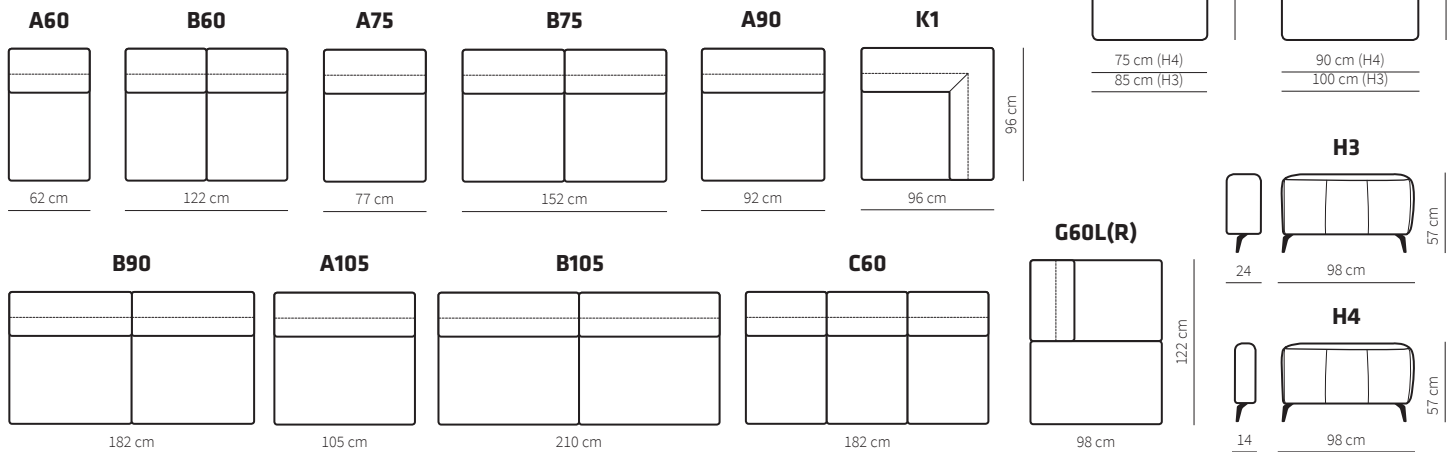

VALMONT H3L-B90-K1-B75-H3R
Leather: Cat.200 Africa Tin

VALMONT H3L-B90-K1-B75-H3R
Leather: Cat.200 Erlangen Mocca

Specifications

Sides

Footstools

F121
100x75x44 cm

F122
75x75x44 cm

Legs

J-162
h 16 cm
aluminium,
black

J-163
h 16 cm
black,
oak

D60R(L)

75 cm (H4)
85 cm (H3)

D75R(L)

90 cm (H4)
100 cm (H3)

Modules

Standard Combinations