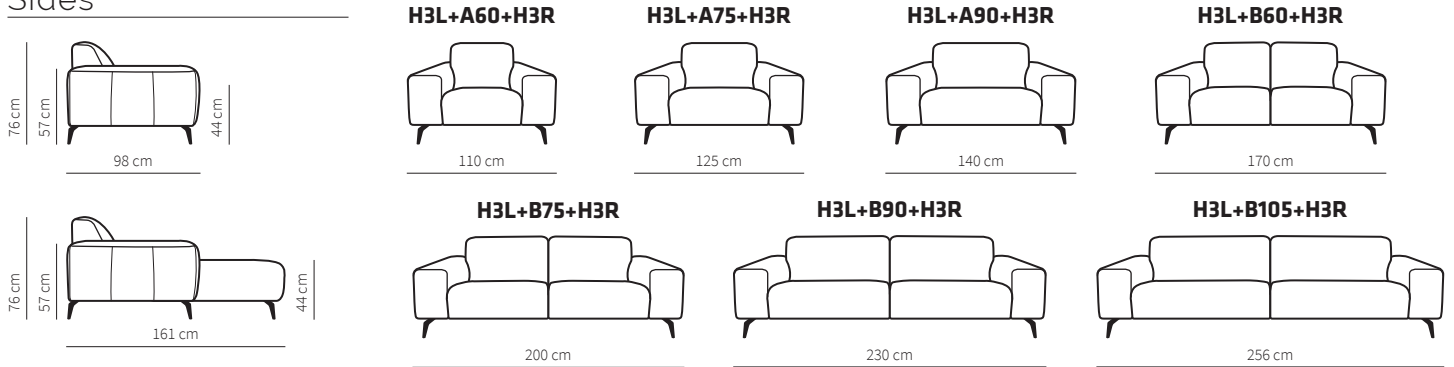

VALMONT H3L-B90-K1-B75-H3R
Leather: Cat.200 Africa Tin

VALMONT H3L-B90-K1-B75-H3R
Leather: Cat.200 Erlangen Mocca

Specifications

Sides

Footstools

F121
100x75x44 cm

F122
75x75x44 cm

Legs

J-162
h 16 cm
aluminium,
black

J-163
h 16 cm
black,
oak

D60R(L)

75 cm (H4)
85 cm (H3)

D75R(L)

90 cm (H4)
100 cm (H3)

Modules

Standard Combinations