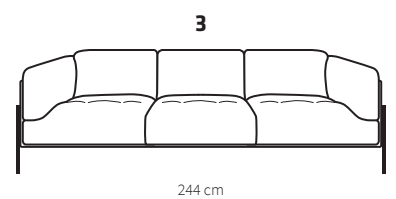

THE DUKE 3

Fabric: Cat.B Taft 01 Natural

THE DUKE 2,5+2

Fabric: Cat.B Taft 01 Natural

Specifications

Side

Legs

J-181
h 17 cm
black

Footstools

F78
72x72x44 cm

F94
140x60x44 cm

LEGS J-42L
h 17 cm
black