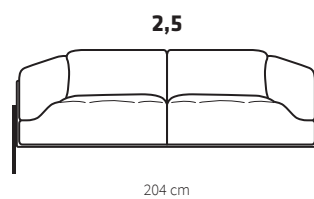

THE DUKE 3

Fabric: Cat.B Taft 01 Natural

THE DUKE 2,5+2

Fabric: Cat.B Taft 01 Natural

Specifications

Side

Legs

J-181
h 17 cm
black

Footstools

F78
72x72x44 cm

F94
140x60x44 cm

LEGS J-42L
h 17 cm
black