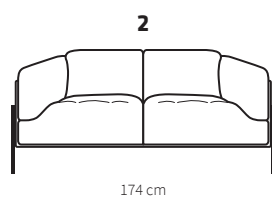

THE DUKE 3

Fabric: Cat.B Taft 01 Natural

THE DUKE 2,5+2

Fabric: Cat.B Taft 01 Natural

Specifications

Side

Legs

J-181
h 17 cm
black

Footstools

F78
72x72x44 cm

F94
140x60x44 cm

LEGS J-42L
h 17 cm
black