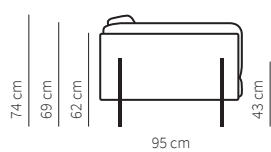

THE DUKE 3

Fabric: Cat.B Taft 01 Natural

THE DUKE 2,5+2

Fabric: Cat.B Taft 01 Natural

Specifications

Side

Legs

J-181
h 17 cm
black

Footstools

F78
72x72x44 cm

F94
140x60x44 cm

LEGS J-42L
h 17 cm
black