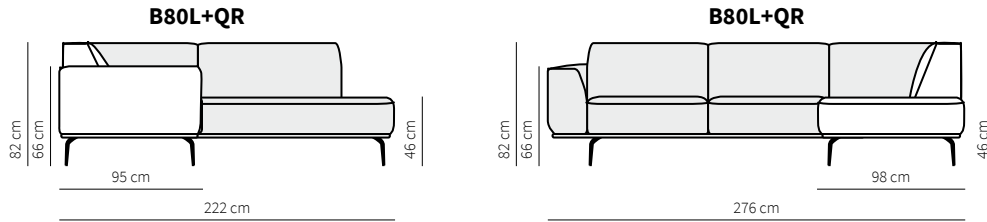

STERLING

Specifications

Sides

Legs

J-178
h 19 cm
matte black,
stainless

Modules

Standard Combinations