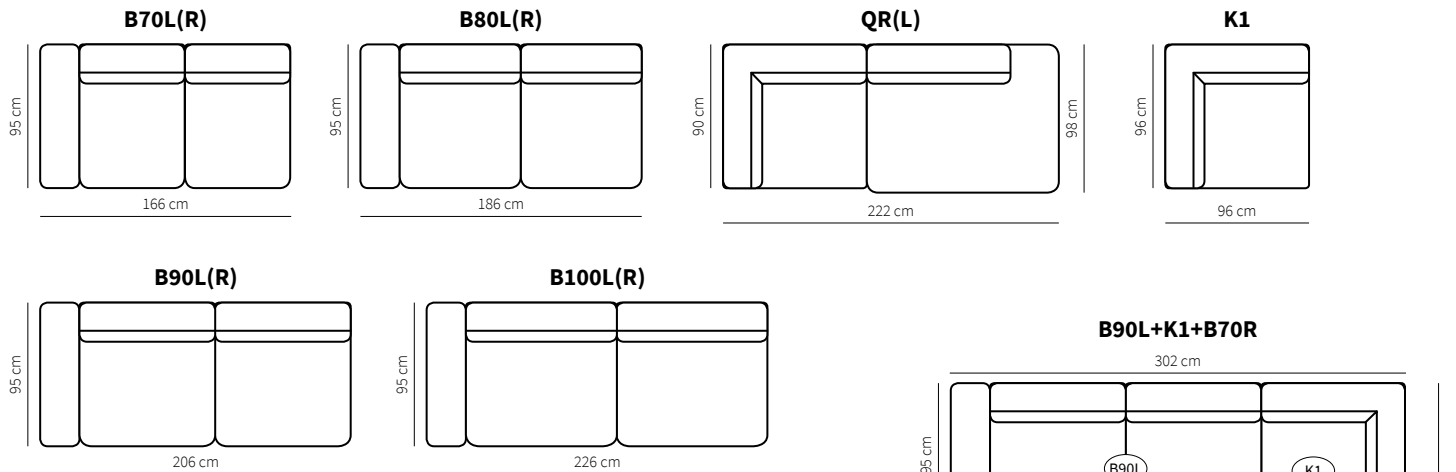

STERLING

Specifications

Sides

Legs

J-178
h 19 cm
matte black,
stainless

Modules

Standard Combinations