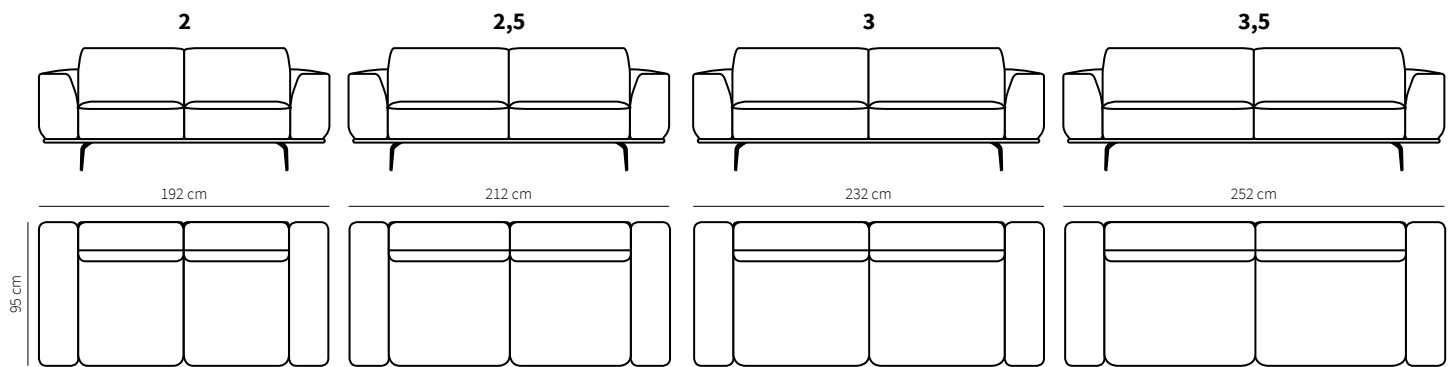

STERLING

Specifications

Sides

Legs

J-178
h 19 cm
matte black,
stainless

Modules

Standard Combinations