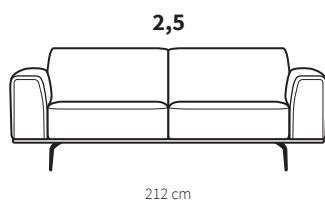

Specifications

SHADOW B90L-K1-B70R

Fabric: Cat.C Bond 12

Sides

Legs

J-178
h 19 cm
black, aluminium

Footstool

F152
110x70x46 cm