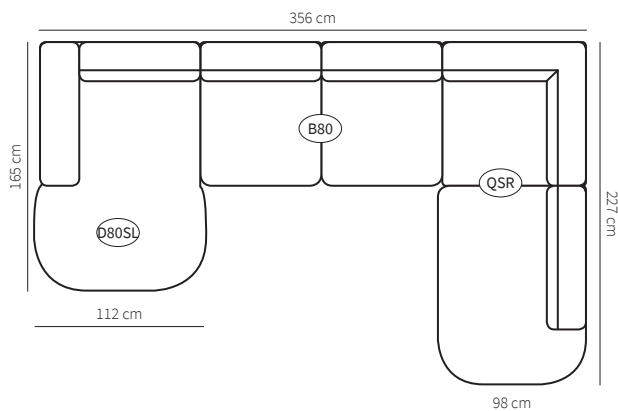

Specifications

SHADOW B90L-K1-B70R

Fabric: Cat.C Bond 12

Sides

Legs

J-178
h 19 cm
black, aluminium

Footstool

F152
110x70x46 cm

SHADOW D80SL-B80-QSR

Fabric: Cat.B Society 56

SHADOW B90L-K3-B80R

Fabric: Cat.B Society 01

SHADOW

Modules

SHADOW B80L-QR
Fabric: Cat.C Renegades 109

Standard Combinations

SHADOW B80L-QR
Fabric: Cat.C Renegades 109

B100L-QR

B90L-K1-B70R

D80SL-B80-QSR

B90L-K3-B80R