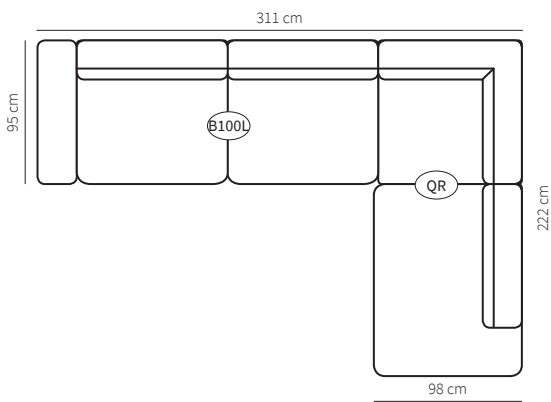

Standard Combinations

SHADOW B80L-QR
Fabric: Cat.C Renegades 109

B100L-QR