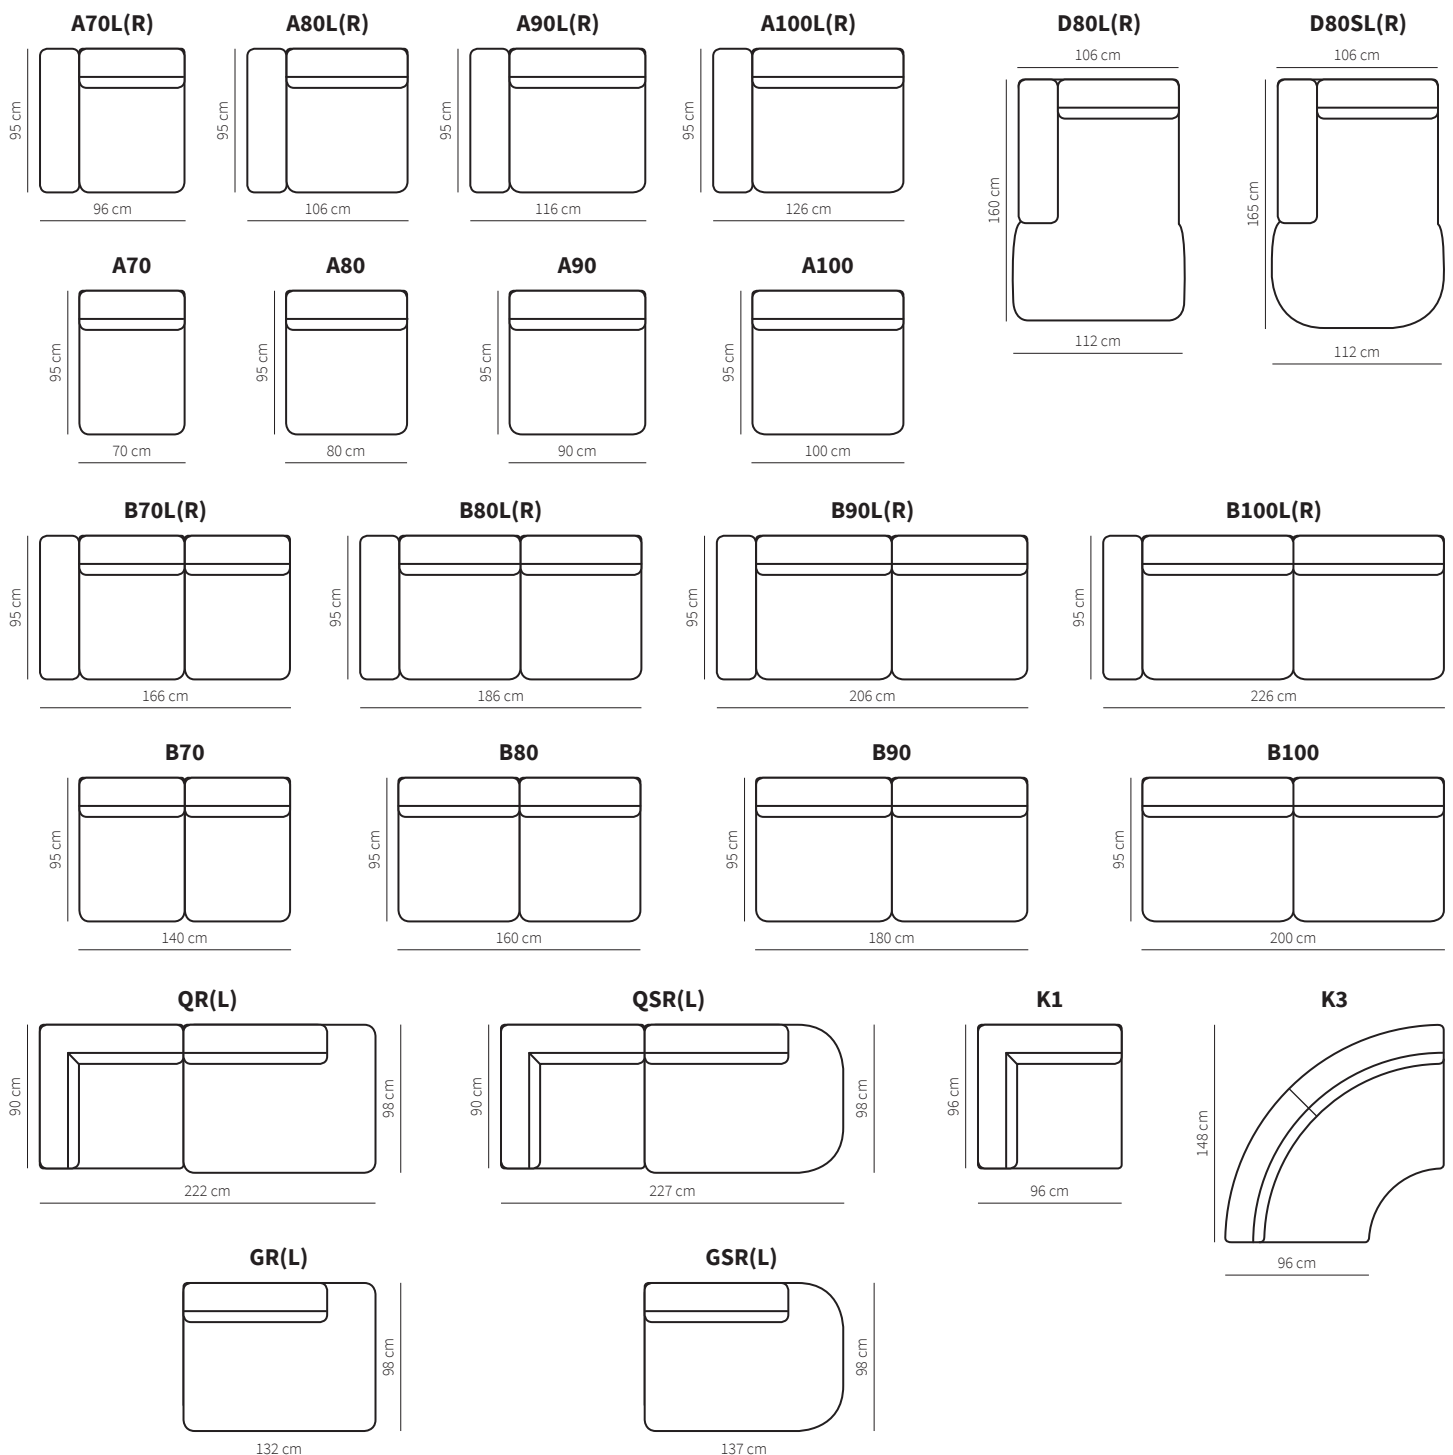

Specifications

SHADOW B90L-K1-B70R

Fabric: Cat.C Bond 12

Sides

Legs

J-178
h 19 cm
black, aluminium

Footstool

F152
110x70x46 cm

SHADOW D80SL-B80-QSR

Fabric: Cat.B Society 56

SHADOW B90L-K3-B80R

Fabric: Cat.B Society 01

SHADOW

Modules

SHADOW B80L-QR
Fabric: Cat.C Renegades 109

Standard Combinations

SHADOW B80L-QR
Fabric: Cat.C Renegades 109

B100L-QR

B90L-K1-B70R

D80SL-B80-QSR

B90L-K3-B80R