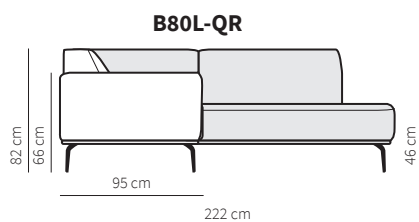

Specifications

SHADOW B90L-K1-B70R

Fabric: Cat.C Bond 12

Sides

Legs

J-178
h 19 cm
black, aluminium

Footstool

F152
110x70x46 cm