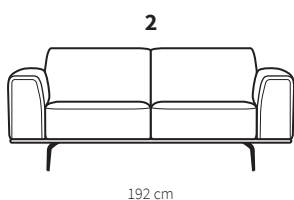

Specifications

SHADOW B90L-K1-B70R

Fabric: Cat.C Bond 12

Sides

Legs

J-178
h 19 cm
black, aluminium

Footstool

F152
110x70x46 cm