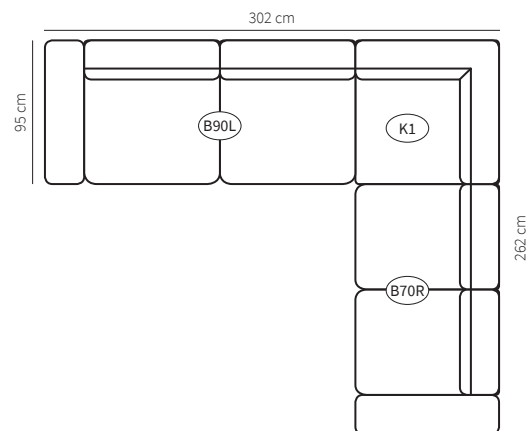

Specifications

SHADOW B90L-K1-B70R

Fabric: Cat.C Bond 12

Sides

Legs

J-178
h 19 cm
black, aluminium

Footstool

F152
110x70x46 cm

SHADOW D80SL-B80-QSR

Fabric: Cat.B Society 56

SHADOW B90L-K3-B80R

Fabric: Cat.B Society 01

SHADOW

Modules

SHADOW B80L-QR
Fabric: Cat.C Renegades 109

Standard Combinations

SHADOW B80L-QR
Fabric: Cat.C Renegades 109

B100L-QR

B90L-K1-B70R

D80SL-B80-QSR

B90L-K3-B80R