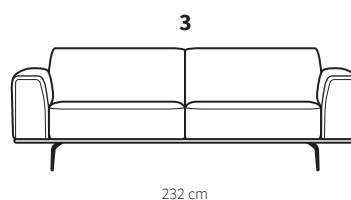

Specifications

SHADOW B90L-K1-B70R

Fabric: Cat.C Bond 12

Sides

Legs

J-178
h 19 cm
black, aluminium

Footstool

F152
110x70x46 cm