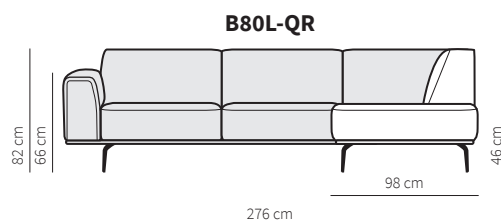

Specifications

SHADOW B90L-K1-B70R

Fabric: Cat.C Bond 12

Sides

Legs

J-178
h 19 cm
black, aluminium

Footstool

F152
110x70x46 cm