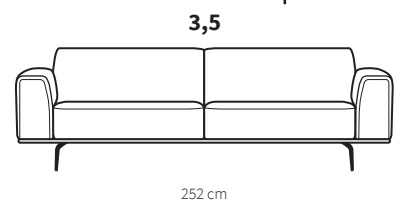

Specifications

SHADOW B90L-K1-B70R

Fabric: Cat.C Bond 12

Sides

Legs

J-178
h 19 cm
black, aluminium

Footstool

F152
110x70x46 cm