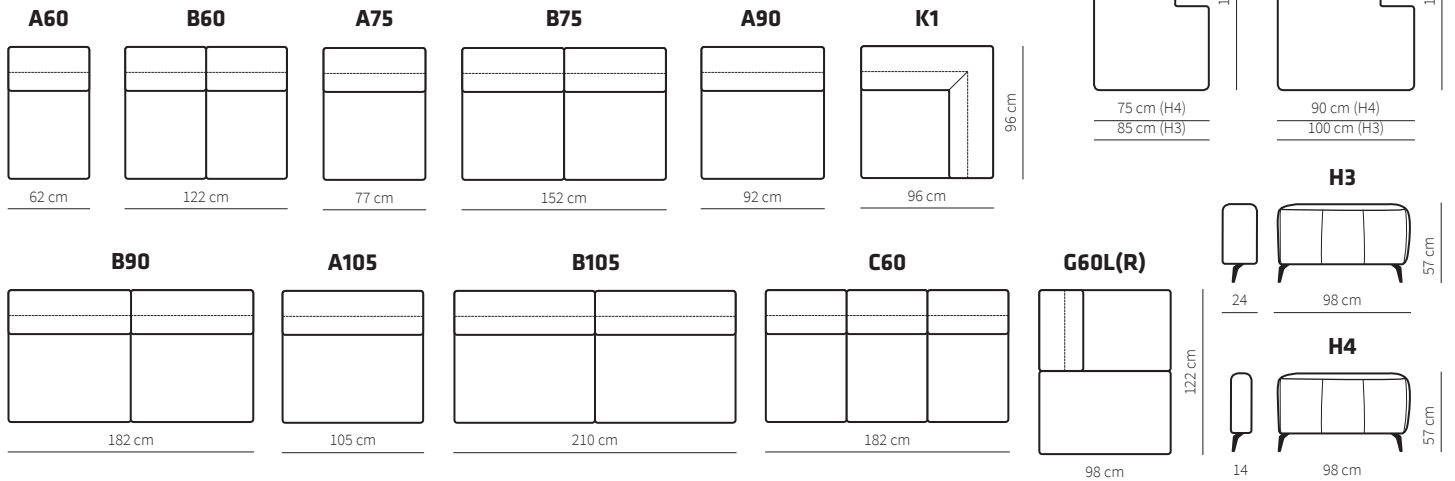

Specifications

Sides

Legs

J-162
h 16 cm
aluminium,
black

J-163
h 16 cm
black,
oak

Footstools

F130

100x75x44 cm

F131

75x75x44 cm

Modules

Standard Combinations