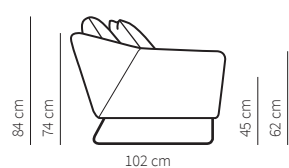

FLOW 3,5
Fabric: Cat.B Ovid 2325

FLOW 2,5
Fabric: Cat.B Alpine 96 Hazel

Specifications

Side (height is given with J-180 legs)

Legs

J-138
h 20 cm
black, oak,
smoked oak,
whitened oak

J-180
h 19 cm
black