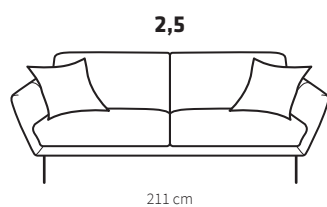

FLOW 3,5
Fabric: Cat.B Ovid 2325

FLOW 2,5
Fabric: Cat.B Alpine 96 Hazel

Specifications

Side (height is given with J-180 legs)

Legs

J-138
h 20 cm
black, oak,
smoked oak,
whitened oak

J-180
h 19 cm
black