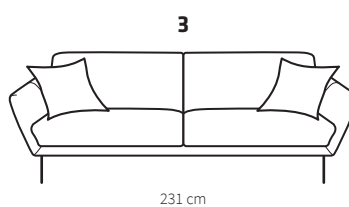

FLOW 3,5
Fabric: Cat.B Ovid 2325

FLOW 2,5
Fabric: Cat.B Alpine 96 Hazel

Specifications

Side (height is given with J-180 legs)

Legs

J-138
h 20 cm
black, oak,
smoked oak,
whitened oak

J-180
h 19 cm
black