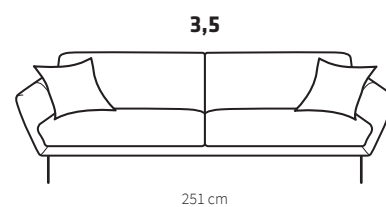

FLOW 3,5
Fabric: Cat.B Ovid 2325

FLOW 2,5
Fabric: Cat.B Alpine 96 Hazel

Specifications

Side (height is given with J-180 legs)

Legs

J-138
h 20 cm
black, oak,
smoked oak,
whitened oak

J-180
h 19 cm
black