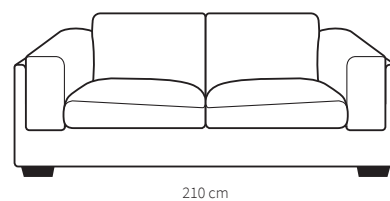

0-28 (Decorative cushions are sold separately)

FOOTSTOOL F80

Fabric: Cat.7 Caleido 3790

Emotions

Italian way

FEATHER

Specifications

Side

1,5

2

2,5

3

Footstool

F80
105x70x46 cm

Cushion

0-28
50x50 cm