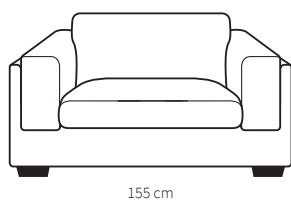

0-28 (Decorative cushions are sold separately)

FOOTSTOOL F80

Fabric: Cat.7 Caleido 3790

Emotions

Italian way

FEATHER

Specifications

Side

1,5

2

2,5

3

Footstool

F80
105x70x46 cm

Cushion

0-28
50x50 cm