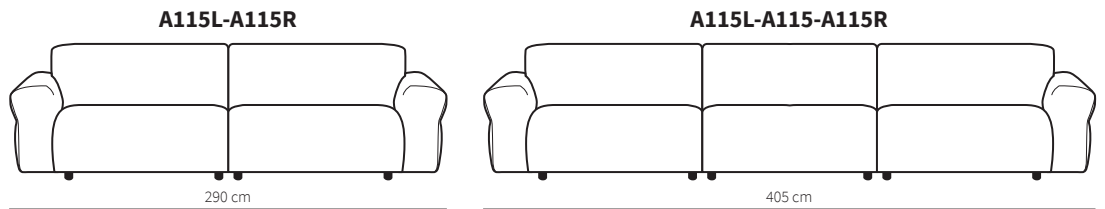

Specifications

Side

Footstool

F169

100x65x44 cm

Legs

h 8 cm
plastic

Modules

Standard Combinations