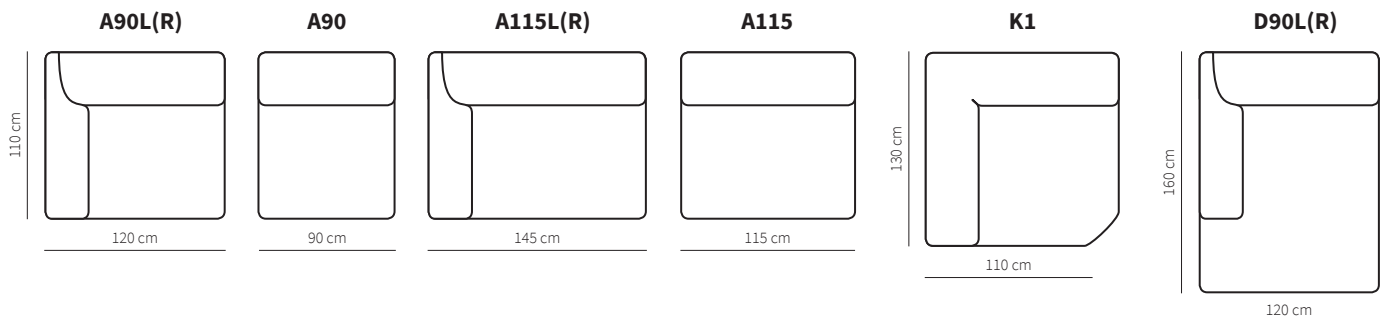

Specifications

Side

Footstool

F169

100x65x44 cm

Legs

h 8 cm
plastic

Modules