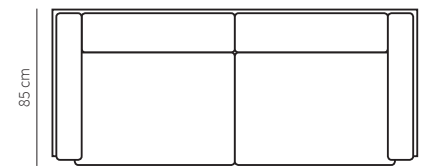

Emotions

Italian way

BERN

BERN B85L-D85R
Leather: Silk 0855 Grey

BERN 3
Leather: Silk 0250 Cognac

BERN 2,5
Fabric: Cat.A Board 15

Emotions

Italian way

BERN

Specifications

Sides

Footstool

F78
72x72x44 cm

Legs

h 17 cm
chrome

Modules