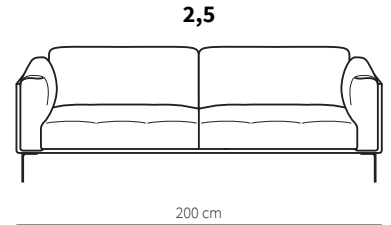

Emotions

Italian way

BERN

BERN B85L-D85R
Leather: Silk 0855 Grey

BERN 3
Leather: Silk 0250 Cognac

BERN 2,5
Fabric: Cat.A Board 15

Emotions

Italian way

BERN

Specifications

Sides

Footstool

F78
72x72x44 cm

Legs

h 17 cm
chrome

Modules