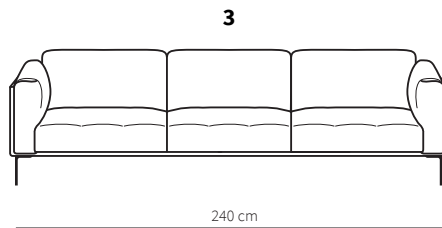

Emotions

Italian way

BERN

BERN B85L-D85R
Leather: Silk 0855 Grey

BERN 3
Leather: Silk 0250 Cognac

BERN 2,5
Fabric: Cat.A Board 15

Emotions

Italian way

BERN

Specifications

Sides

Footstool

F78
72x72x44 cm

Legs

h 17 cm
chrome

Modules