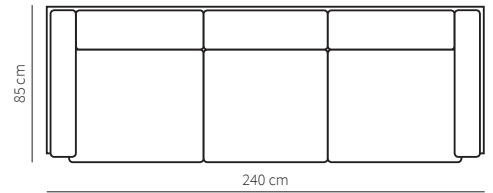

Emotions

Italian way

BERN

BERN B85L-D85R
Leather: Silk 0855 Grey

BERN 3
Leather: Silk 0250 Cognac

BERN 2,5
Fabric: Cat.A Board 15

Emotions

Italian way

BERN

Specifications

Sides

Footstool

F78
72x72x44 cm

Legs

h 17 cm
chrome

Modules