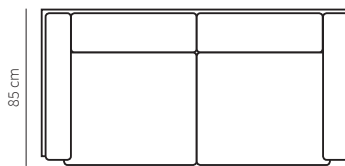

Emotions

Italian way

BERN

BERN B85L-D85R
Leather: Silk 0855 Grey

BERN 3
Leather: Silk 0250 Cognac

BERN 2,5
Fabric: Cat.A Board 15

Emotions

Italian way

BERN

Specifications

Sides

Footstool

F78
72x72x44 cm

Legs

h 17 cm
chrome

Modules